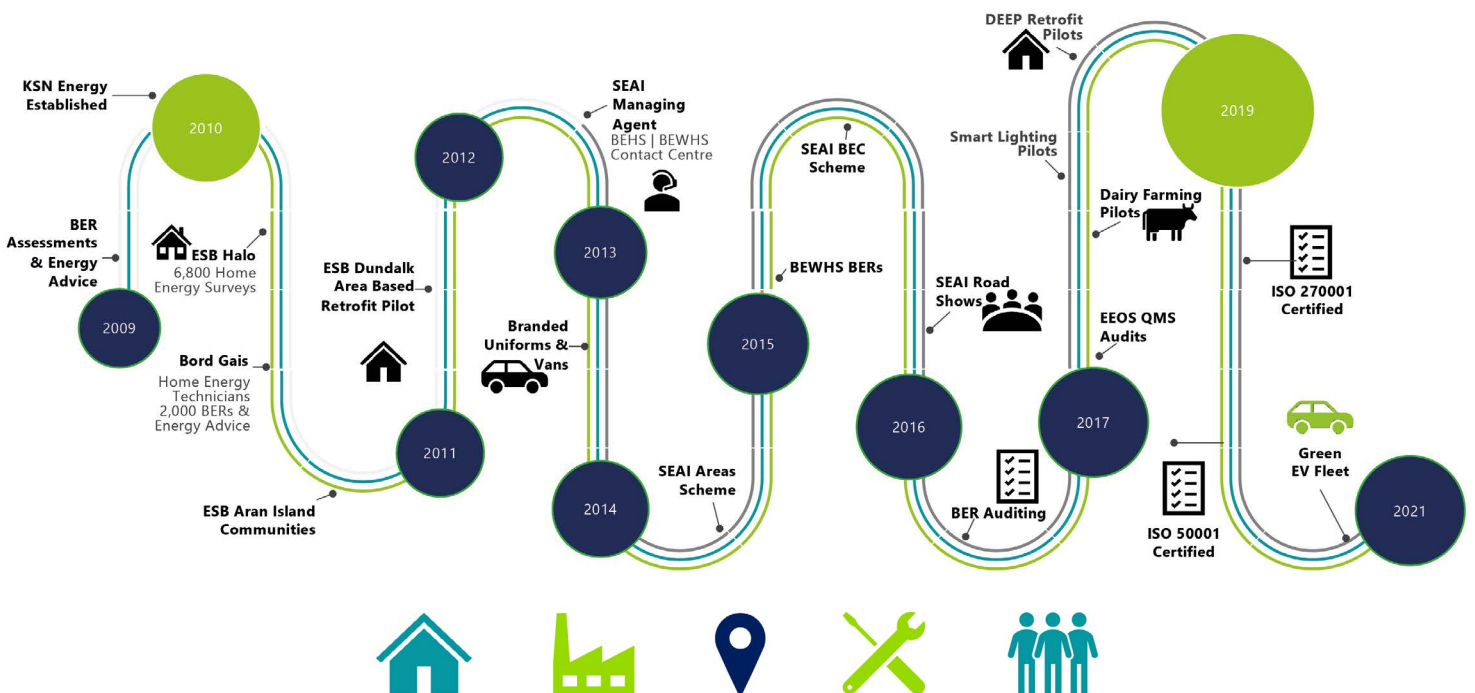

Role:

Surveyor / Home Retrofitting Advisor (Full Time)

Various locations throughout Ireland

KSN Energy provides bespoke retrofit and sustainability services for the non domestic and domestic sectors in Ireland. We are actively recruiting self-motivated and enthusiastic candidates who are capable of working in a team and independently to work as Domestic Surveyors / Home Retrofitting Advisors on our growing team.

As a Surveyor / Home Retrofitting Advisor with KSN Energy, you will actively contribute to the SEAI's Climate Action Plan targets, which include retrofitting 500,000 homes to the BER B2 standard by 2030, by conducting surveys and/or conducting BER assessments.

Domestic Surveyors / Home Retrofitting Advisors will be required to conduct domestic surveys, as well as timely BER assessments and inspections, as part of our nationwide project. The work will incorporate both practical and theoretical components, as well as a significant amount of 'hands-on' experience with day-to-day activities. Comprehensive training will be provided.

Our Story