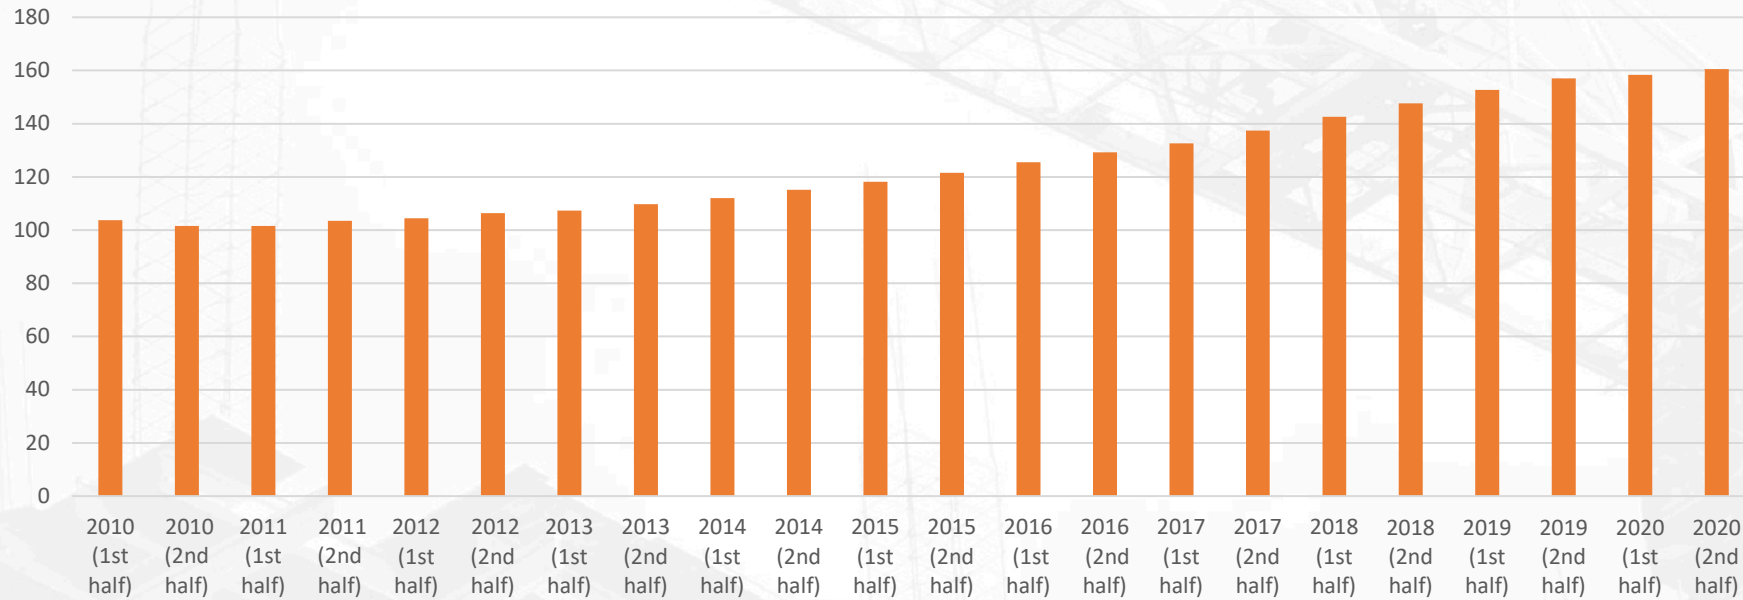

## SCSI Tender Price Index 2010-2020

2010 (1st half)	2010 (2nd half)	2011 (1st half)	2011 (2nd half)	2012 (1st half)	2012 (2nd half)	2013 (1st half)	2013 (2nd half)	2014 (1st half)	2014 (2nd half)	2015 (1st half)	2015 (2nd half)	2016 (1st half)	2016 (2nd half)	2017 (1st half)	2017 (2nd half)	2018 (1st half)	2018 (2nd half)	2019 (1st half)	2019 (2nd half)	2020 (1st half)	2020 (2nd half)
103.7	101.5	101.5	103.5	104.5	106.4	107.3	109.7	112	115.2	118.2	121.5	125.5	129.2	132.6	137.4	142.6	147.7	152.7	157	158.4	160.5