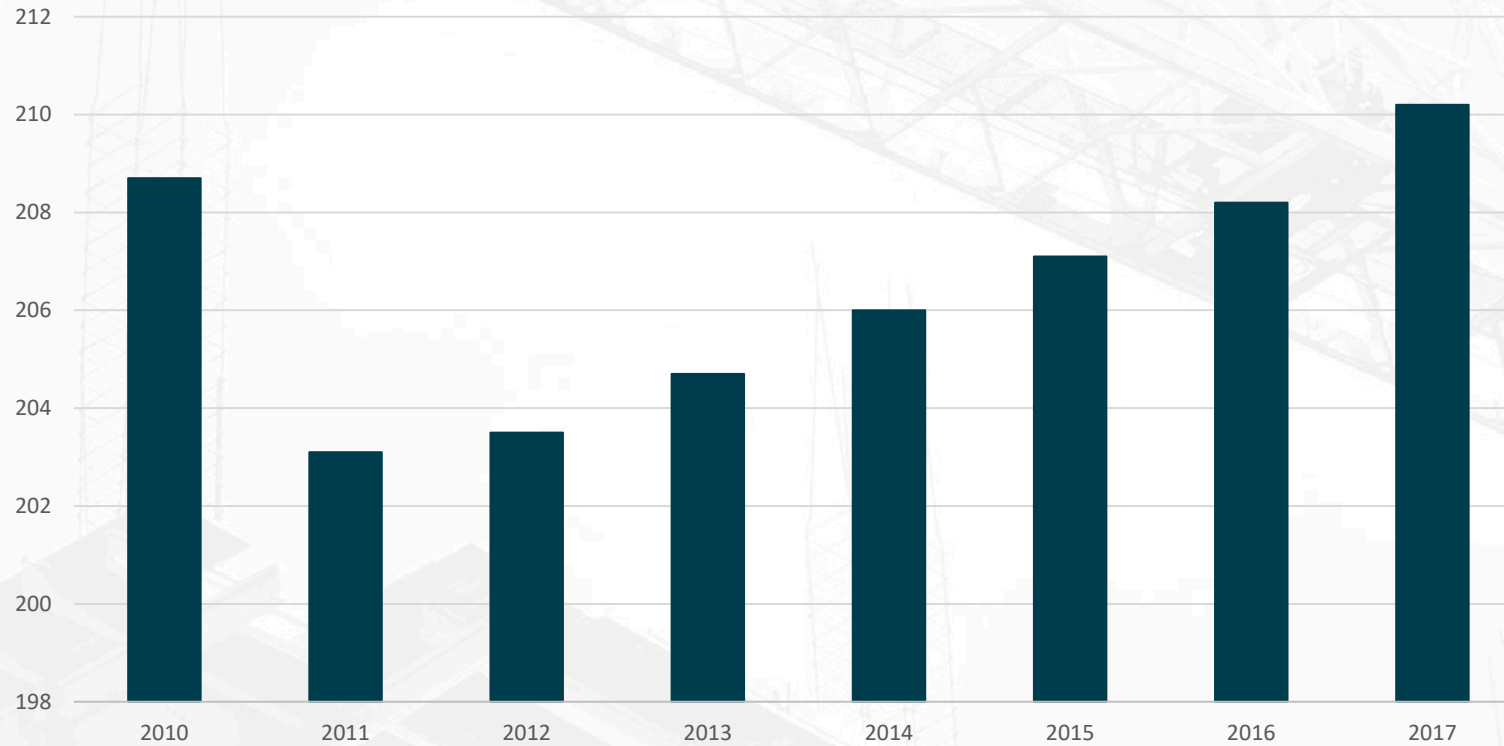

House Construction Cost Index 2010-2020

Excellence Built on Trust

2010	2011	2012	2013	2014	2015	2016	2017	2018	2019	2020
208.7	203.1	203.5	204.7	206.0	207.1	208.2	210.2			

Source: CSO / Department of Housing/Planning and Local Government