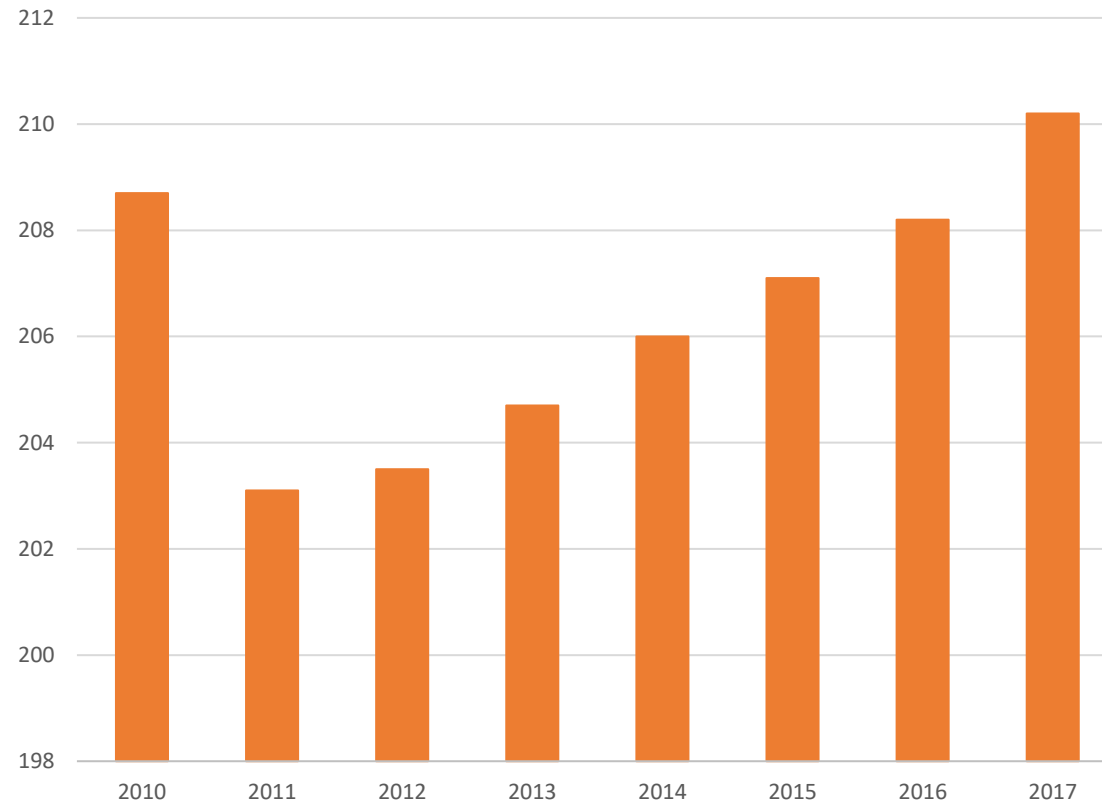

Excellence Built on Trust

House Construction Cost Index 2010 - 2020

2010	2011	2012	2013	2014	2015	2016	2017	2018	2019	2020
208.7	203.1	203.5	204.7	206.0	207.1	208.2	210.2			

Source: CSO / Department of Housing/Planning and Local Government