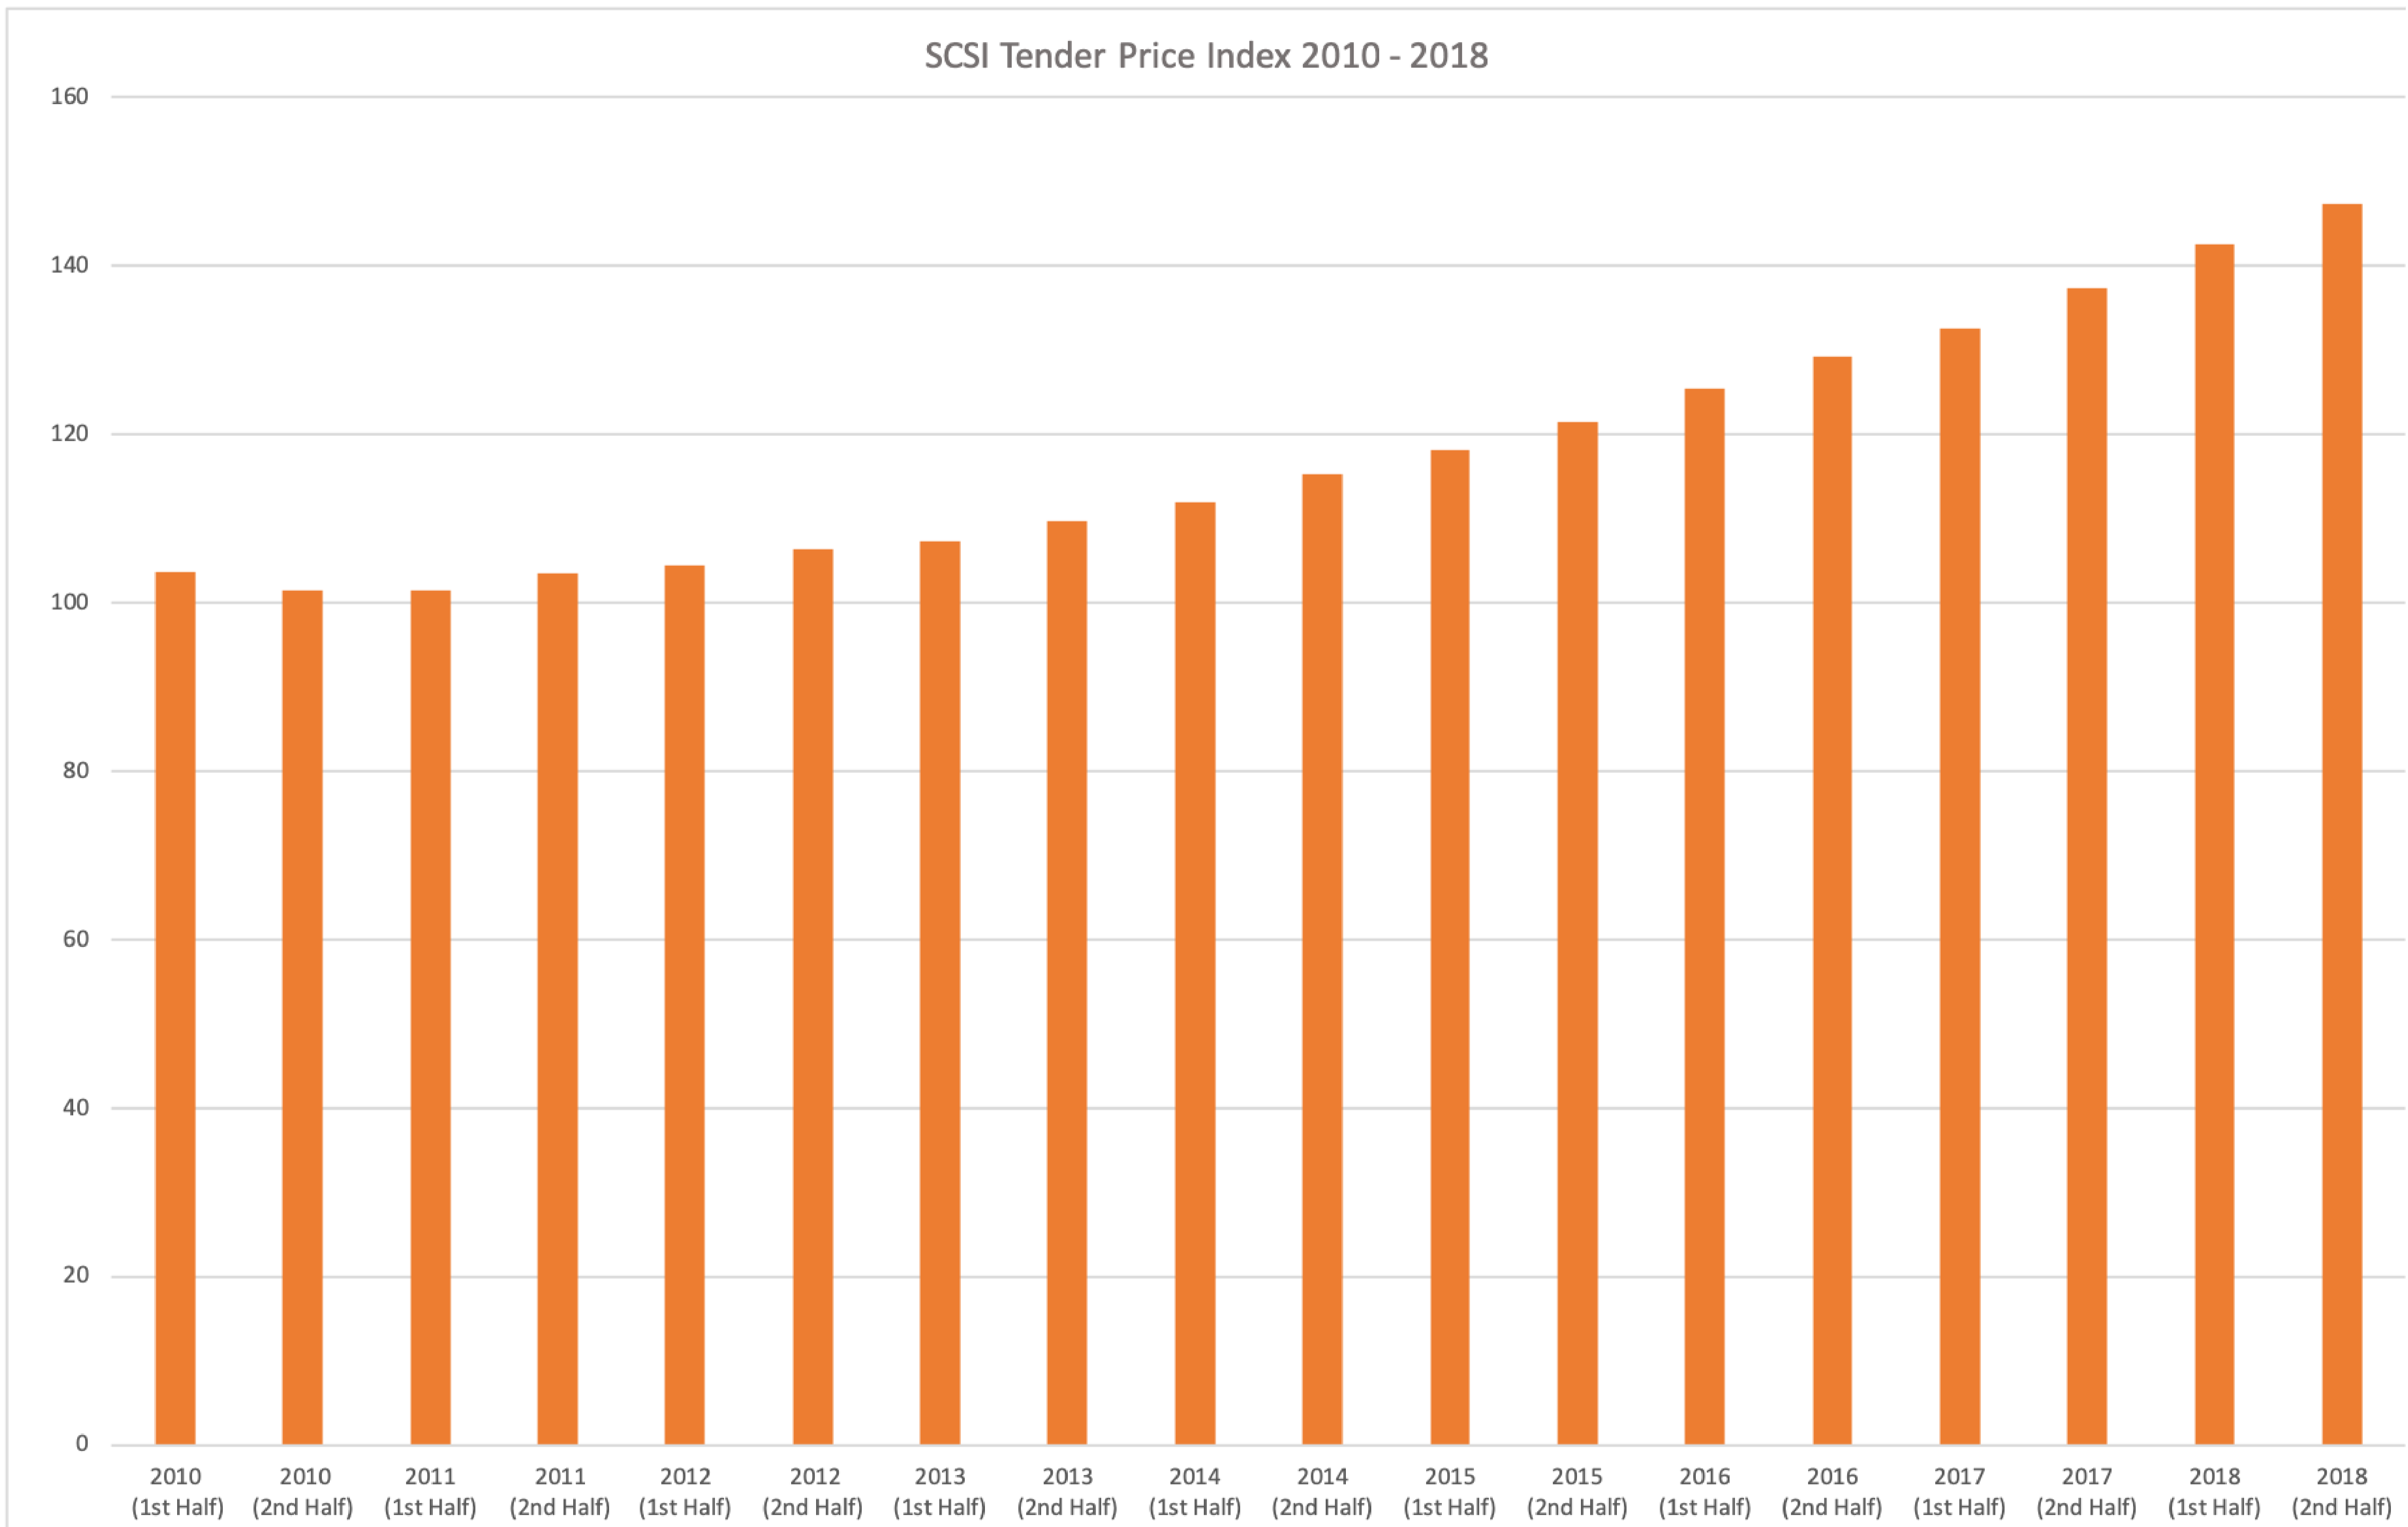

7.4% Increase in 2018

Tender prices predicted to hit 2007 boom levels by 2020

Source: SCSI

Increases due to SEO and labour