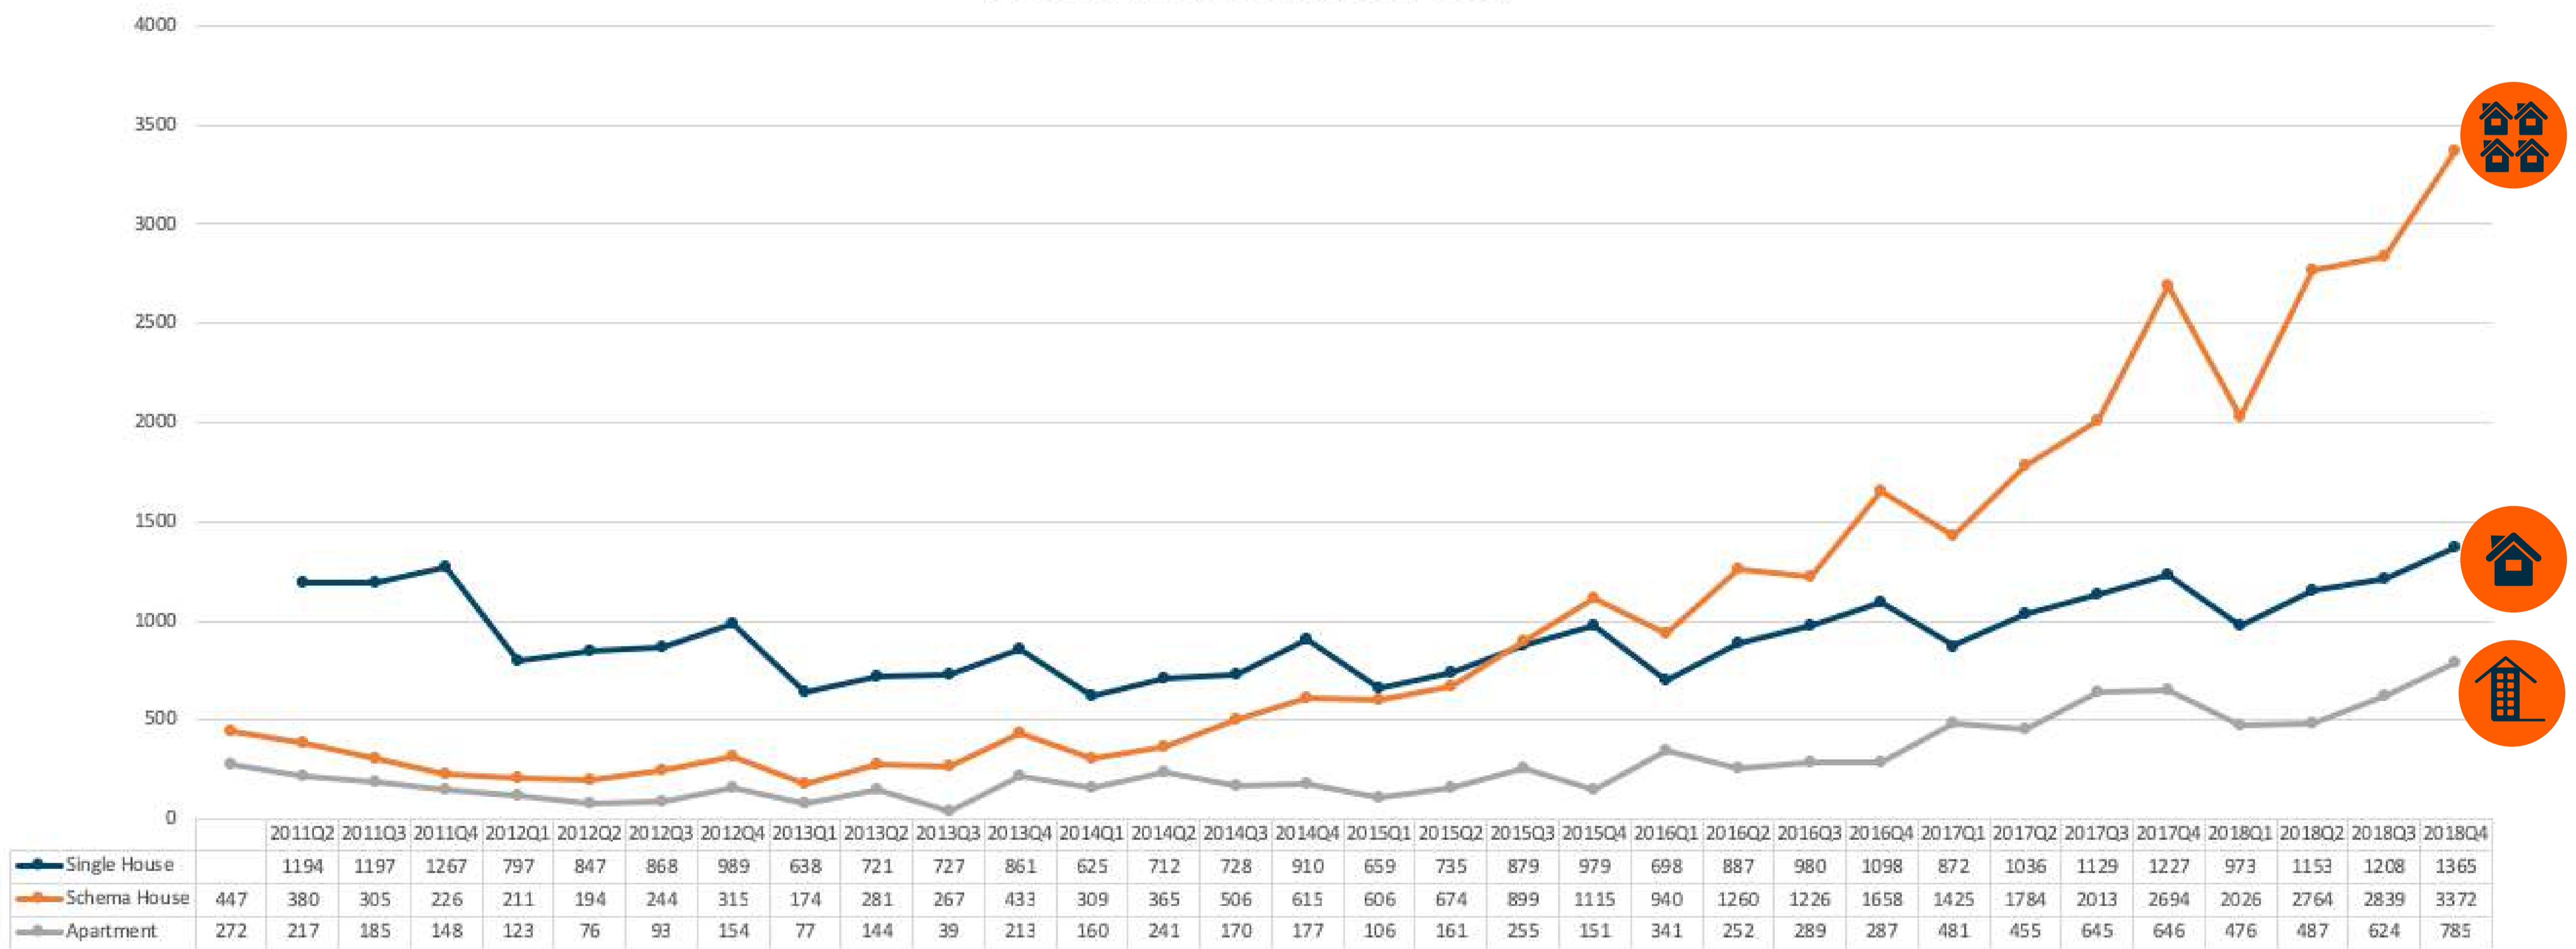

Scheme Houses are the fastest growing dwelling type year on year

Single House construction numbers increased by 10% in 2018

New Dwelling Completions (2011 - 2018)

Source: CSO/ESRI

200% Increase in Apartment construction in 2 years